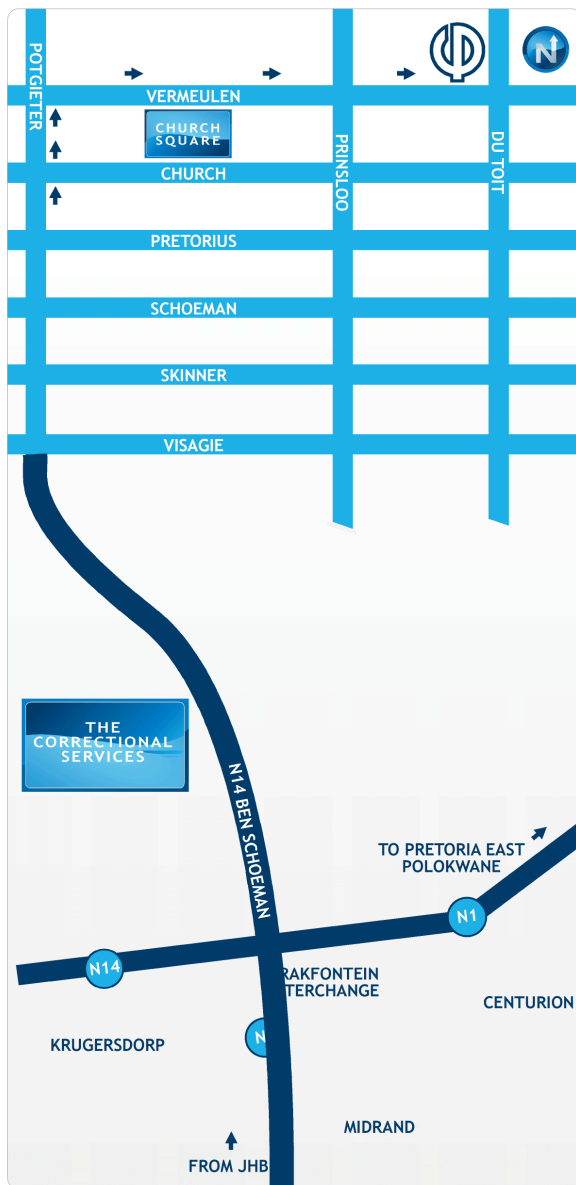

Map to Pretoria Offices

Directions from N1 (Johannesburg)

Take the N1 North highway towards Pretoria.

At the Brakfontein intersection continue on the N1 as it becomes the N14 towards Pretoria.

The N14 becomes Potgieter Street.

From Potgieter Street turn right into Vermeulen Street.

City Property is situated on the corner of Vermeulen and Du Toit Street.

CPA House, 101 Du Toit Street, Pretoria, 0001.
Tel: +27 (0) 12 319 8811

map is not drawn to scale