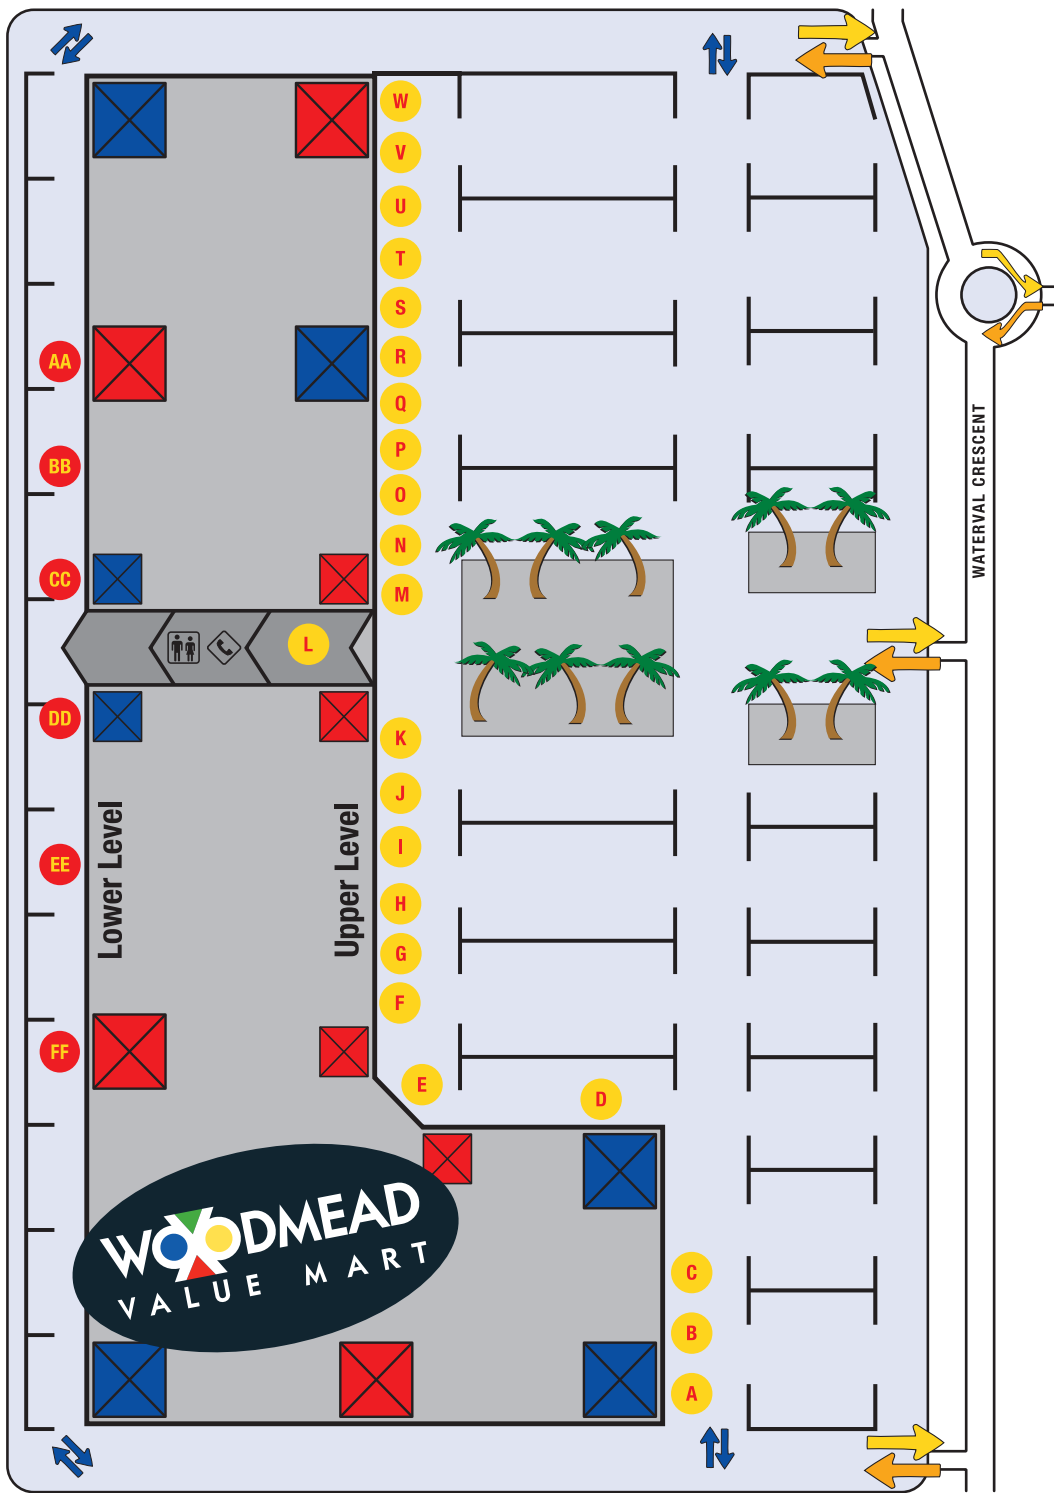

Make your smart shopping choices
at Woodmead Value Mart!

Smart Savings

SMART SHOPPING

CORNER WATERVAL CRESCENT & WOODLANDS DRIVE, WOODMEAD • CENTRE MANAGEMENT 011 802 7526

CITY PROPERTY
011 378 3200

- | | | |
|--|--|--|
| A
011 656 0750
Outlet Store | K
011 656 6570
Pizza Perfect | U
011 804 9805
The Bed Store |
| B
011 656 6129
Columbia | L
Standard Bank ATM | V
011 656 5105
ZBILABONG OUTLET |
| C
011 804 5843
WOODMEAD FABRIC MILL | M
011 804 4450
Steers Fish & Chips | W
011 802 4333
London Pie Co. |
| D
011 656 0344
CATS Digital expert
<small>Volume Imaging Centre</small> | N
011 656 1373
le coq sportif | AA
011 804 5810
HIFI CORPORATION |
| E
011 804 5143
Flowerspot
<small>Gifts and more going home</small> | O
ABSA ATM | BB
011 656 5623
ZOOM outlet |
| F
011 275 2640
Incredible CONNECTION
<small>www.incredible.co.za</small> | P
011 802 2622
FurnitureCity | CC
011 804 8237
<small>Global Brands outlet store for</small>
FILA DIESEL |
| G | Q
011 656 0038
spec savers
<small>AFFORDABLE OPTOMETRISTS</small> | DD
011 656 9220
ALOTTERS
<small>Plus Furniture</small> |
| H
011 656 5560
WATCH OUTLET
<small>FASHION ACCESSORIES</small> | R
011 802 6455
new balance | EE
011 802 0756
Nike Factory Shop |
| I
011 656 6108
Direct Deals
<small>We beat any price</small> | S
011 804 4121
Shops Parrelli | FF
011 804 1226
TILEAFRICA
<small>we build it from here</small> |
| J
011 656 6009
Lifestyle Living
<small>FROM DISCOUNT TO BOUTIQUE STORES</small> | T
011 656 1200
EQ FACTORY OUTLET | |