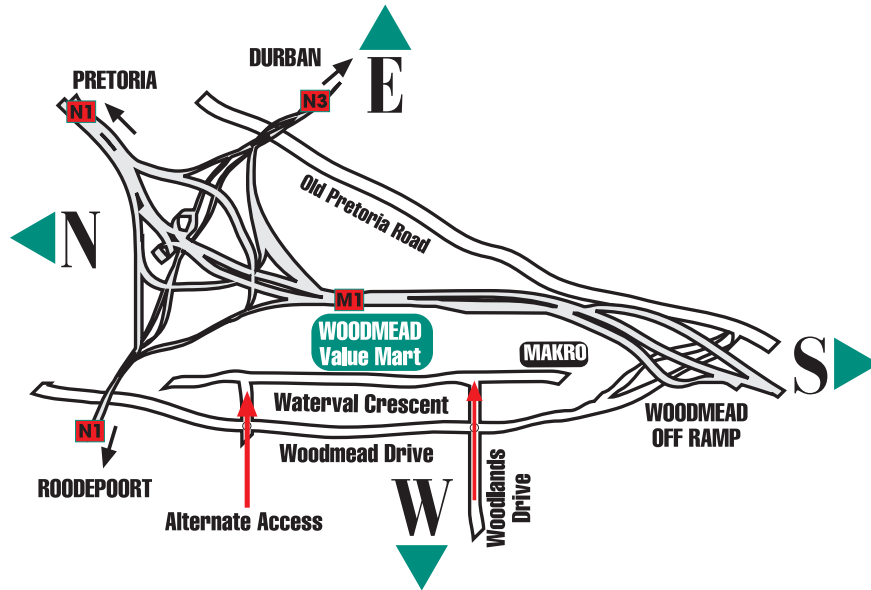

Woodmead Value Mart has the best choice of stores for you

With easy access, free parking, convenience, helpful and personal service, variety and 'value for money' merchandise, you are sure to find the ideal products you want at the right prices. The selection of shops and services in the centre include camping and outdoor equipment, fabrics, photo developing, flowers, fruit and vegetables, party accessories and gifts, computer hardware, software and IT solutions, electronic goods, fast foods, home decorating choices, various furniture and bedding, optometrist, fashion, accessories and shoes, sanitary and tile products, aims and more.

Make your smart shopping choices
at Woodmead Value Mart!

Smart Savings

SMART SHOPPING

CORNER WATERVAL CRESCENT & WOODLANDS DRIVE, WOODMEAD • CENTRE MANAGEMENT 011 802 7526

CITY PROPERTY
011 378 3200